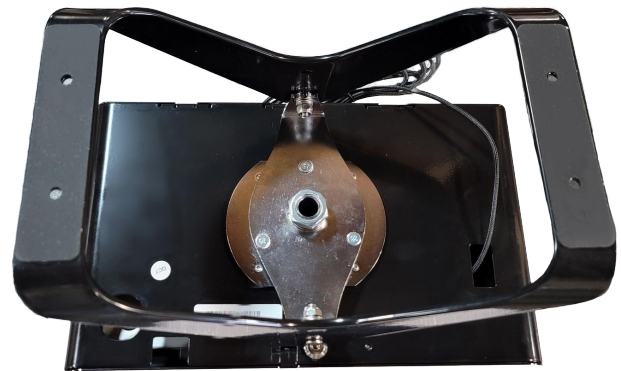

ENSURESM

CUT SHEET

Ensure Desk Desktop Console

The Ensure Desk is a tablet style device designed for staff efficiency to keep track of residents throughout the community. Alerts and alarms can be easily monitored through the console. For easy viewing, Ensure Desk has an ample 10.5" screen.

The tablet stand can conveniently sit on top of a desk or it can be mounted. The Ensure Desk has a multi-angle adjustable 360 degree rotating stand with a 90 degree swivel.

Specifications

Desktop Dimensions: 12.12" x 7.5" x 9"

Stand Dimensions: 10.5" x 6.75"

SENTRICS.

© Copyright 2023 Sentric. All rights reserved.

ENSURE360SM
powered by

SENTRICSSM
245 Cedar Sage Drive
Suite 250, Building 1B
Garland, TX 75040
www.sentric.net